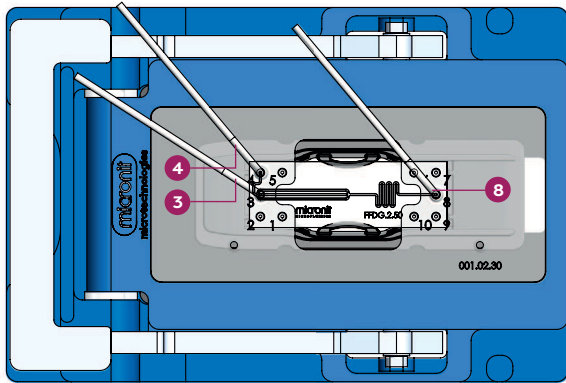

micronit

fluidic connect pro

single droplet generator

quick start guide v1.2

Items used

5

Tubing layout

- 3: dispersed phase
- 4: continuous phase
- 8: waste