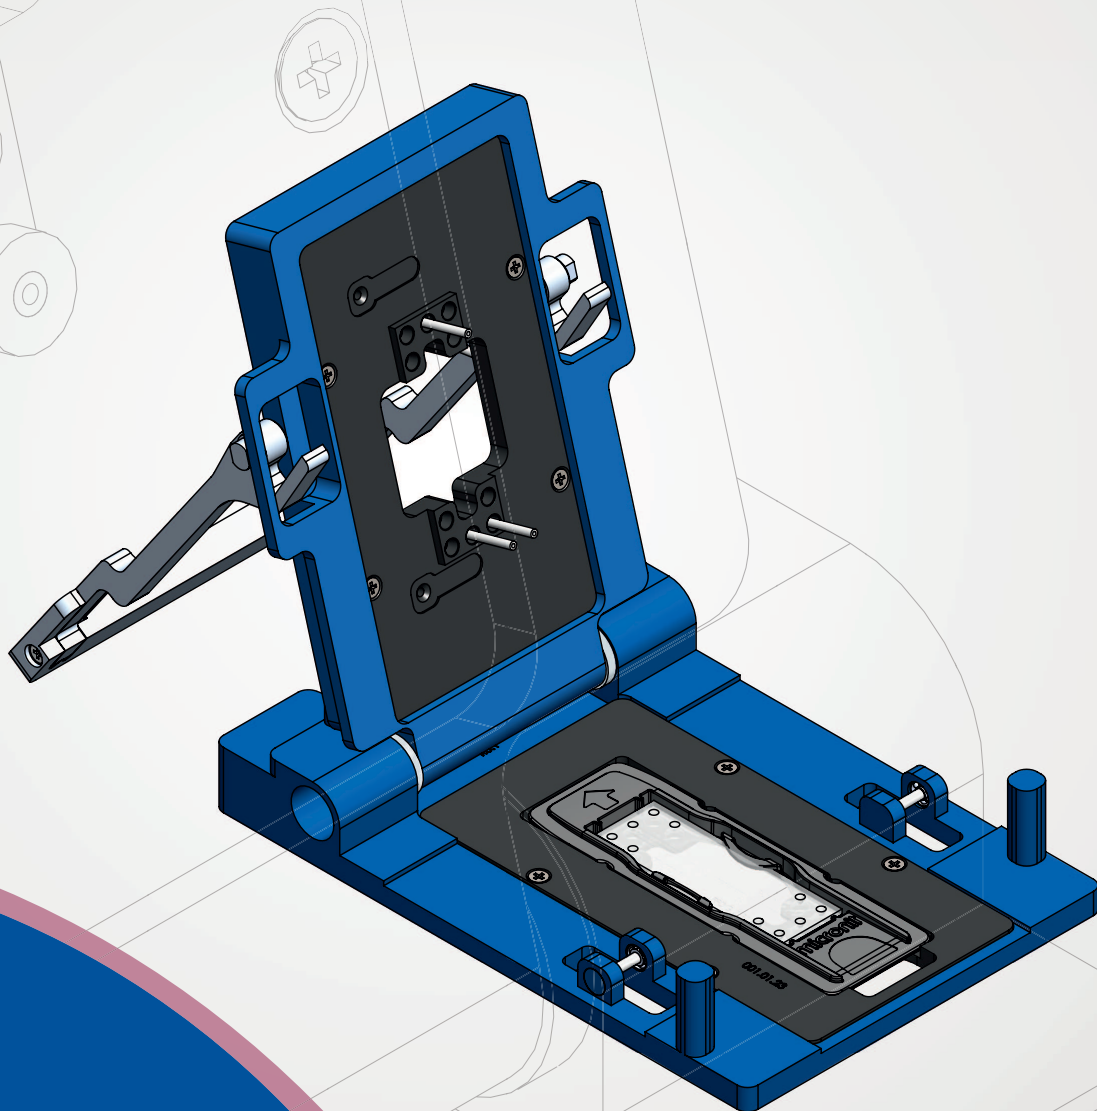

micronit

fluidic connect pro

single droplet generator

quick start guide v1.2

Items used

5

Tubing layout

- 3: dispersed phase
- 4: continuous phase
- 8: waste