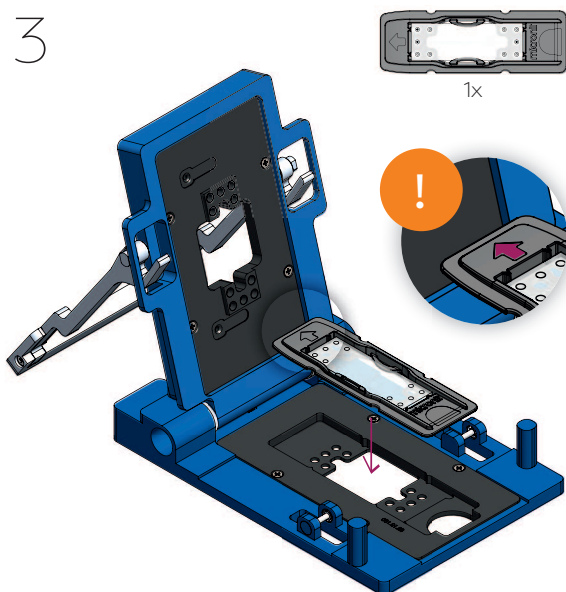

micronit

fluidic connect pro

single droplet generator

quick start guide v1.2

Items used

5

Tubing layout

- 3: dispersed phase
- 4: continuous phase
- 8: waste