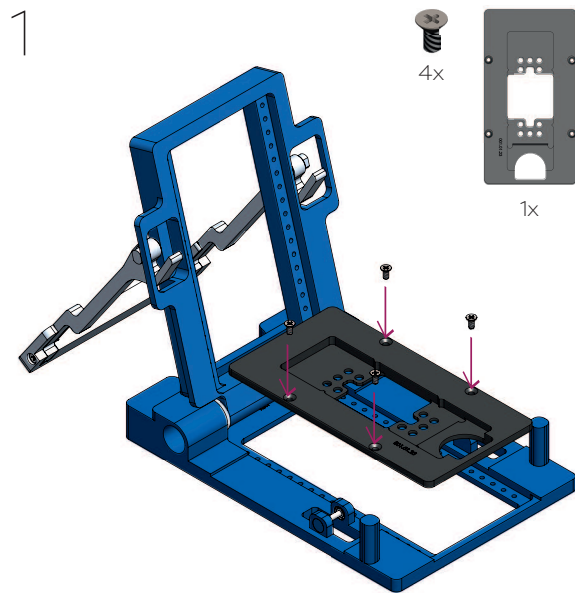

micronit

fluidic connect pro

single droplet generator

quick start guide v1.2

Items used

5

Tubing layout

- 3: dispersed phase
- 4: continuous phase
- 8: waste