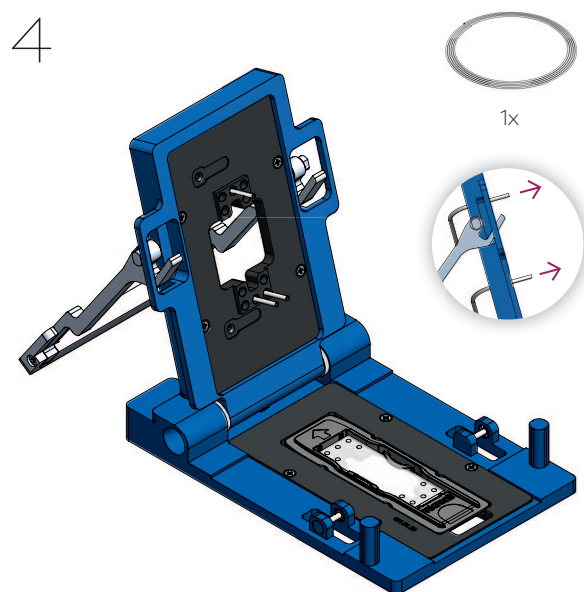

micronit

fluidic connect pro

single droplet generator

quick start guide v1.2

Items used

5

Tubing layout

- 3: dispersed phase
- 4: continuous phase
- 8: waste