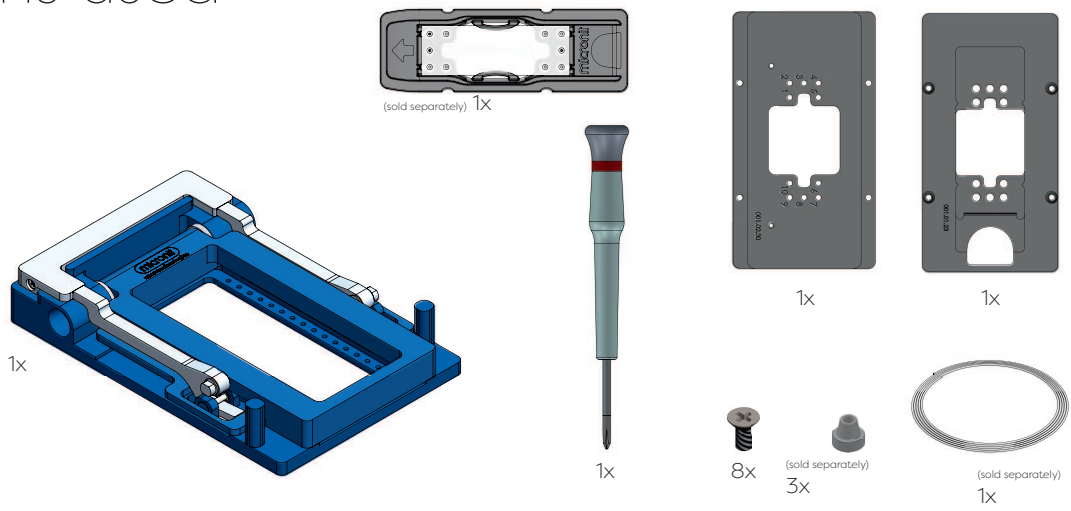

micronit

fluidic connect pro

single droplet generator

quick start guide v1.2

Items used

5

Tubing layout

- 3: dispersed phase
- 4: continuous phase
- 8: waste