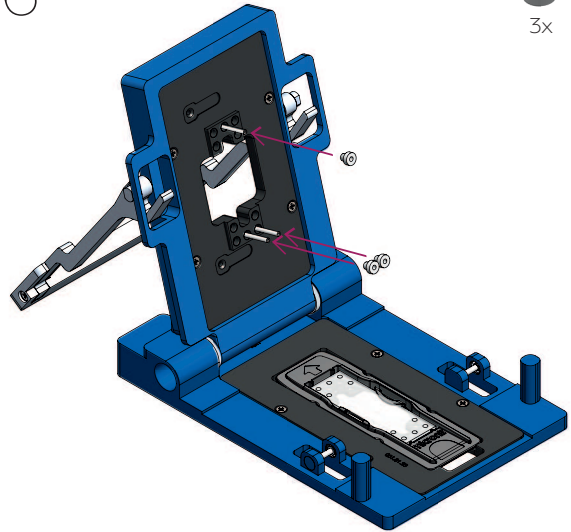

5

Tubing layout

- 3: dispersed phase
- 4: continuous phase
- 8: waste

6

3x

7

8

9

ready!