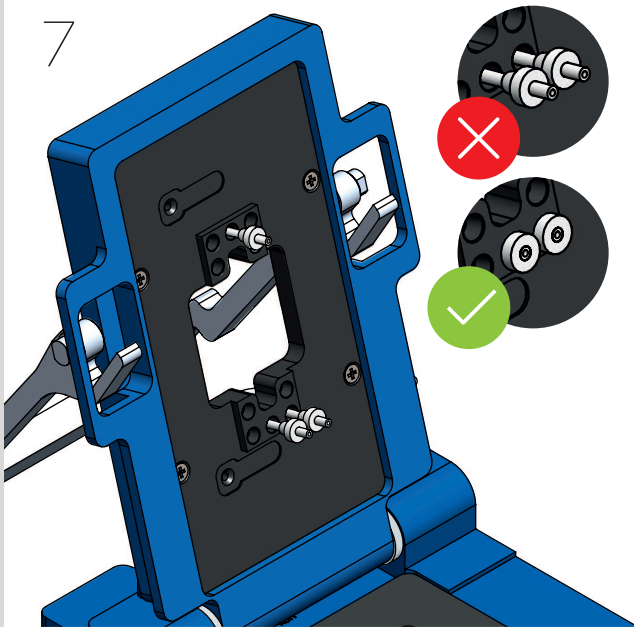

5

Tubing layout

- 3: dispersed phase
- 4: continuous phase
- 8: waste

6

3x

7

8

9

ready!