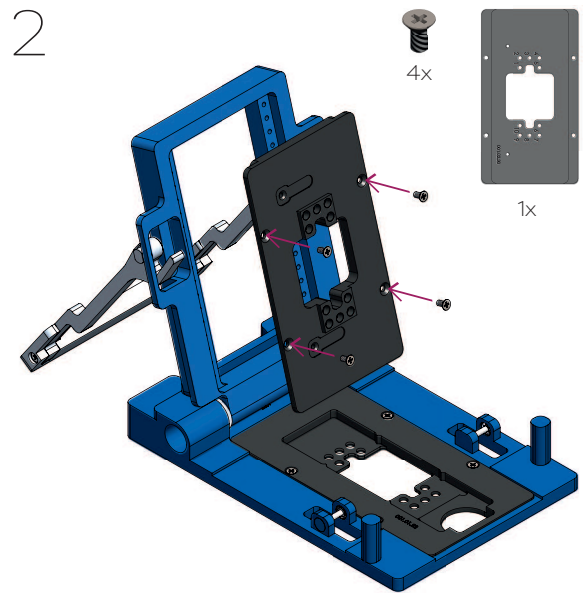

micronit

fluidic connect pro

single droplet generator

quick start guide v1.2

Items used

5

Tubing layout

- 3: dispersed phase
- 4: continuous phase
- 8: waste