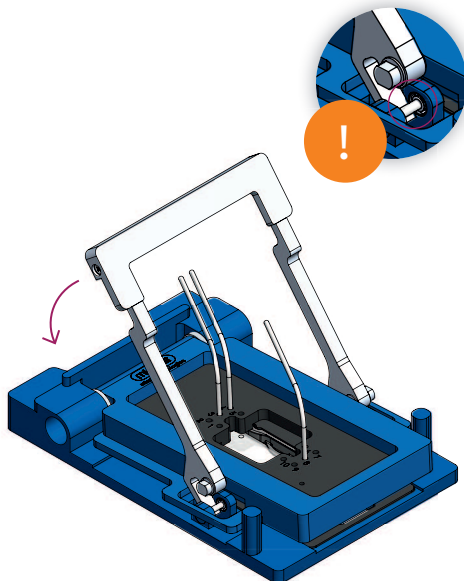

5

Tubing layout

- 3: dispersed phase
- 4: continuous phase
- 8: waste

6

3x

7

8

9

ready!