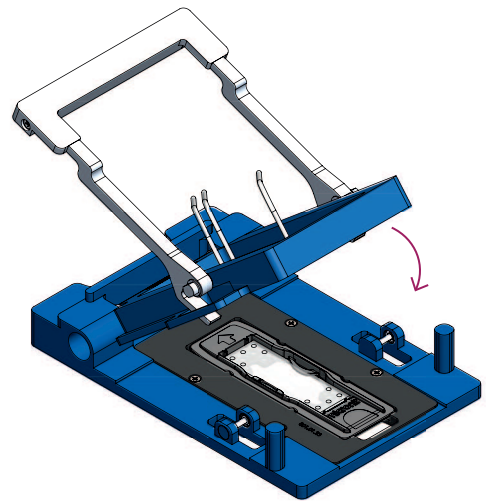

5

Tubing layout

- 3: dispersed phase
- 4: continuous phase
- 8: waste

6

3x

7

8

9

ready!